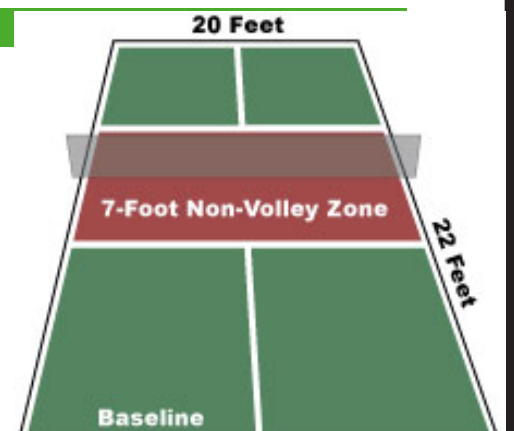

Pickle Ball

At Indoor Sports Center

8800 East Riverside Blvd. • Loves Park, IL

What is pickle ball?

Pickle Ball is a paddle game for ages 14 and up played on a badminton court with a whiffle ball.

Paddles and balls will be provided for participants.